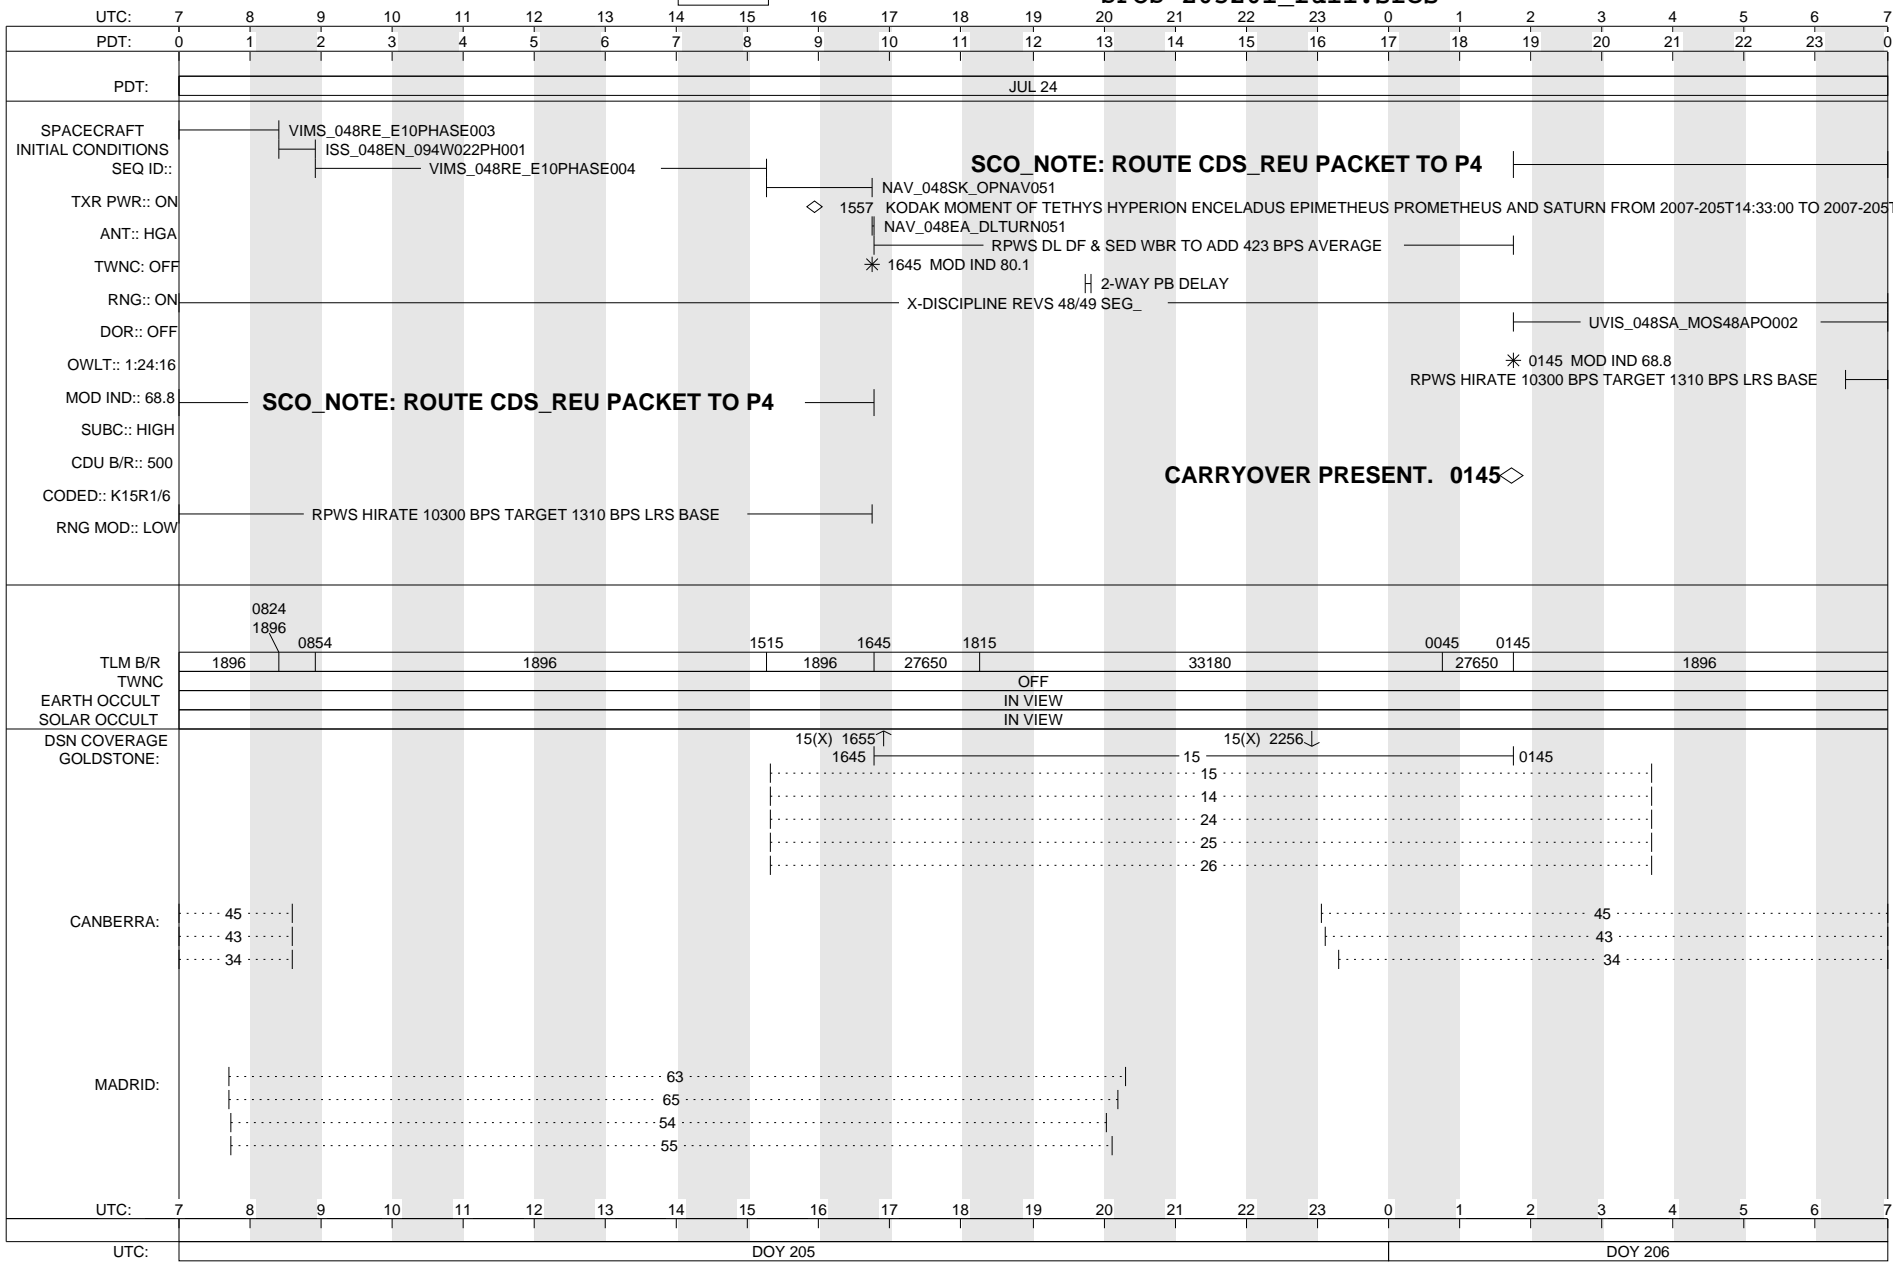

TUESDAY 205-206

JULY 24, 2007 - JULY 25, 2007

MISSING
IMAGE

CASSINI SFOS

SOE z0320i_full.soe
SFOS z0320i_full.sfos

ISSUE DATE: 08/06/07