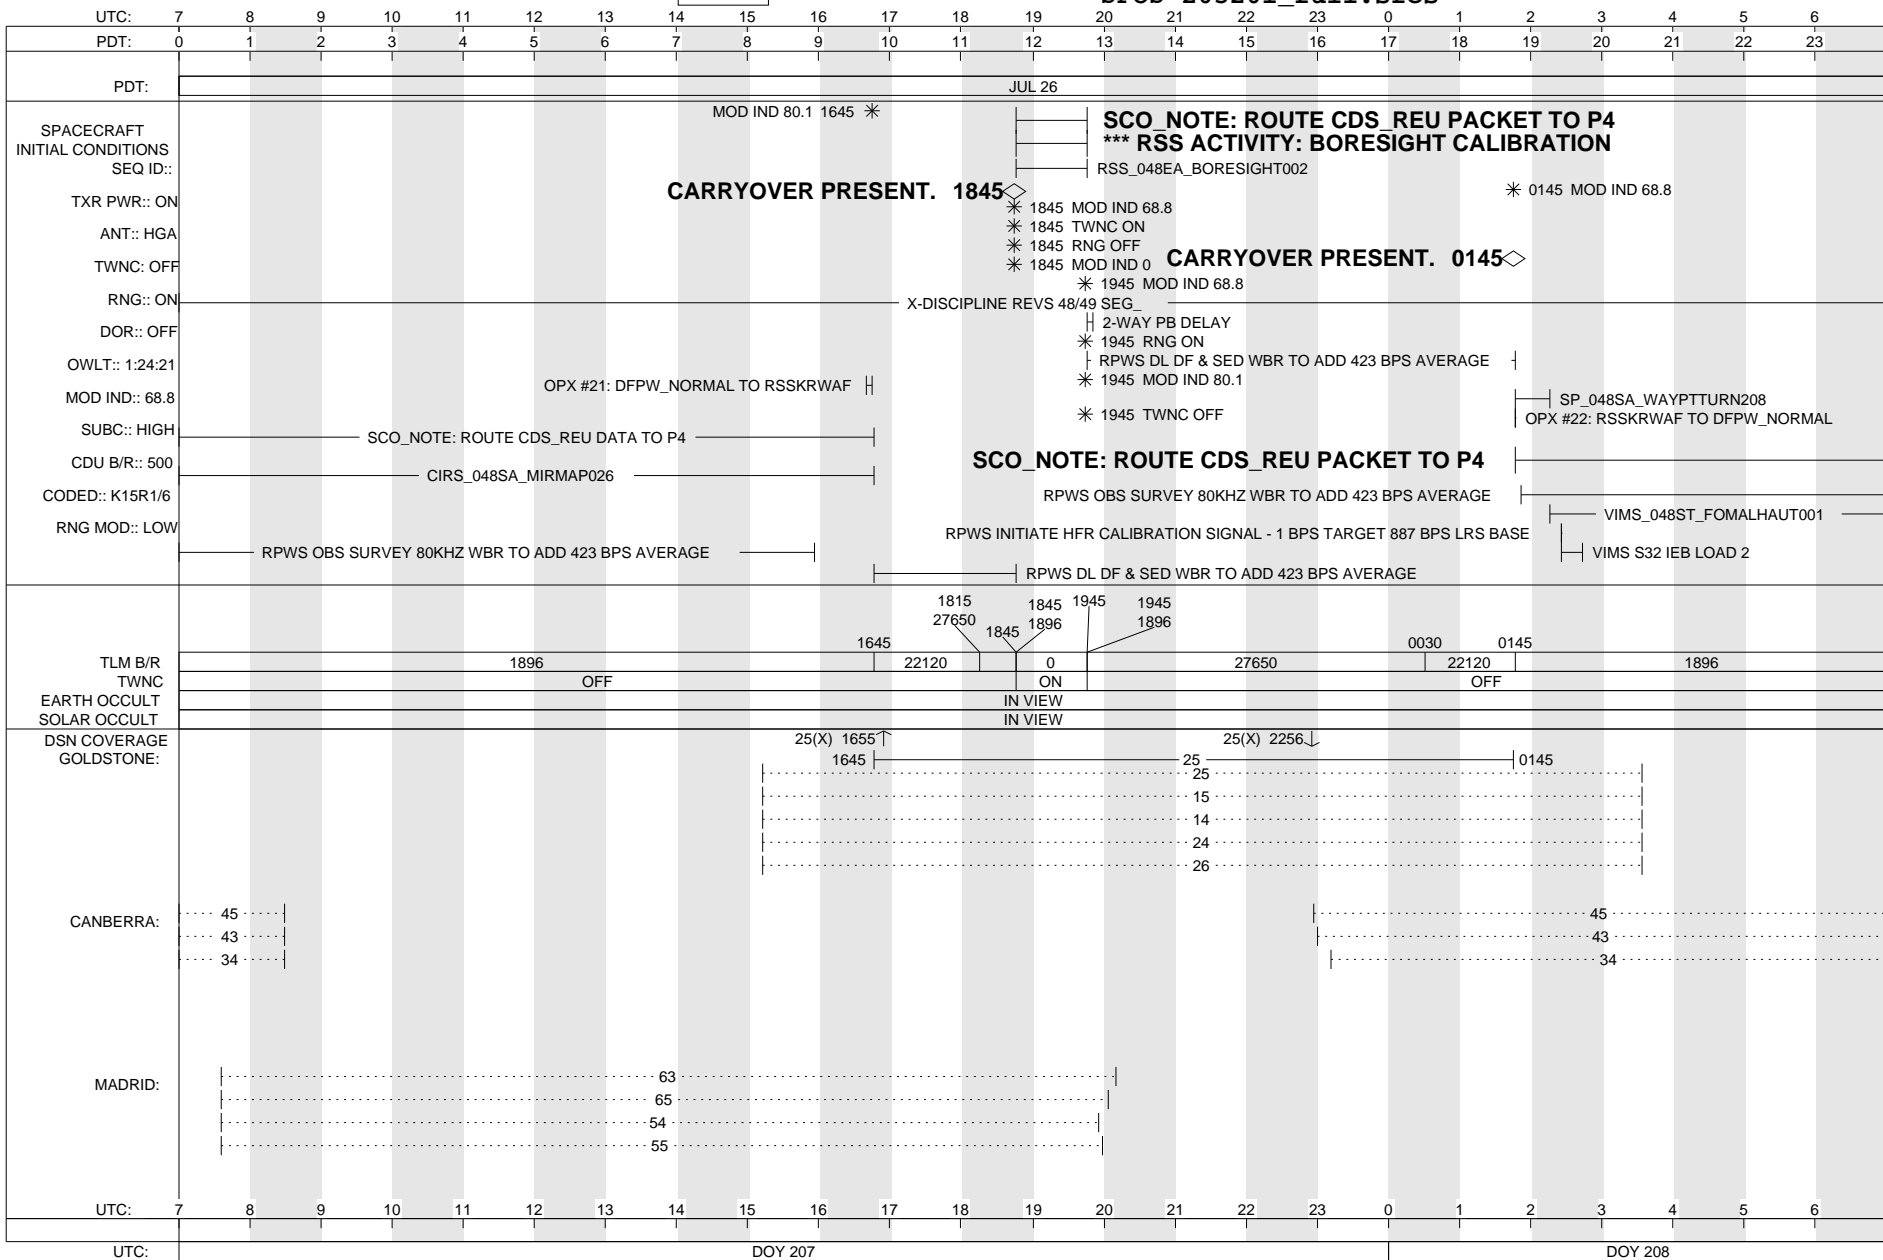

SOE z0320i_full.soe
SFOS z0320i_full.sfos

ISSUE DATE: 08/06/07

THURSDAY 207-208
 JULY 26, 2007 - JULY 27, 2007

MISSING
 IMAGE

CASSINI SFOS

SOE z0320i_full.soe
 SFOS z0320i_full.sfos

ISSUE DATE: 08/06/07

FRIDAY